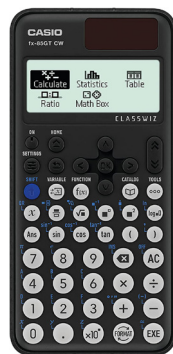

Zeco Ankle Socks (5 Pack)
Cotton Rich with Lycra
£7.95

FOLLOW US ON SOCIAL MEDIA FOR ALL OUR SALES AND PROMOTIONS

Stay connected! Follow us on Instagram and Facebook to stay updated on all our in-store and online offers throughout the year!

SIGN UP TO OUR LOYALTY SCHEME IN STORE!

Casio Scientific Calculator
FX83GT CW
£15.95

Casio Scientific Calculator
FX85GT CW
£18.95

Stikins
Write On, Peel Off, Stick In!
£11.50

*Prices correct at time of printing.