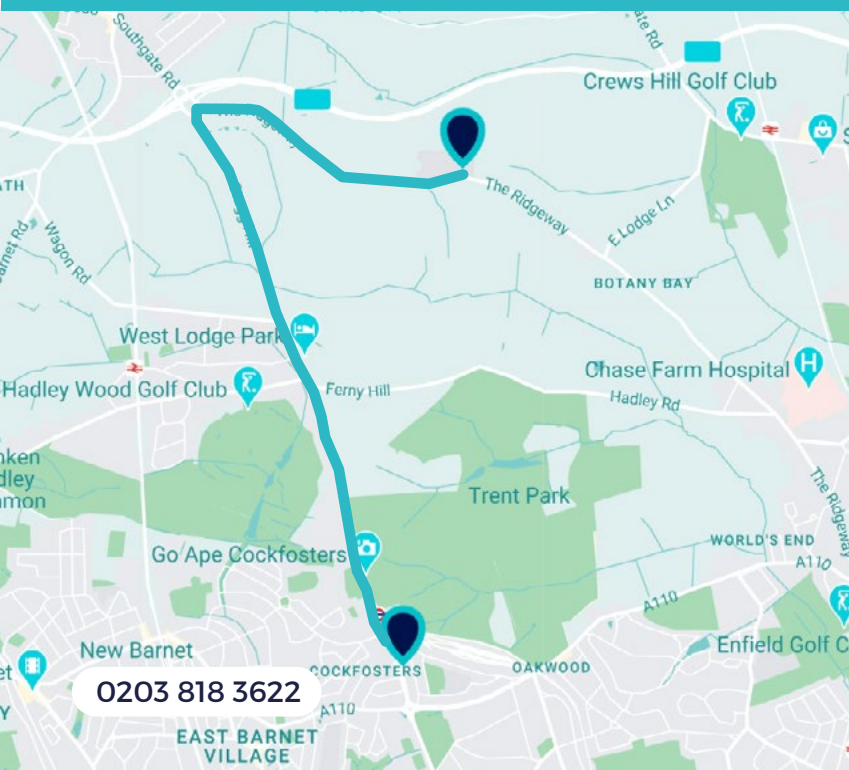

CLEARPAY: PAY IN 4 INSTALLMENTS

Find your Uniform at our **Cockfosters Branch**

**25 Station Parade
Cockfosters Road
EN4 0DW**

Our Cockfosters store is 1.6 miles from your school (a 7-minute drive) and a 7-minute walk south from the Cockfosters tube station. The store is on the left-hand side of the road, opposite Sainsbury's.