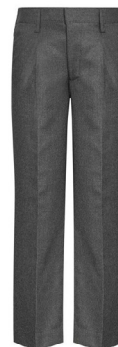

**Long or Short Sleeve Button Up White Shirts (Twin Pack)**  
65% Recycled Polyester  
From **£13.50**

**Gingham Summer Dress**  
Seasonal Dress  
From **£13.50**

**Shorts**  
Seasonal Shorts  
From **£11.50**

**Grey Skirt**  
65% Polyester/35% Viscose  
From **£12.95**

**Grey Pinafore**  
65% Polyester/35% Viscose  
From **£14.95**

**Grey Trousers**  
65% Polyester/35% Viscose  
From **£12.95**

\*Prices correct at time of printing.

**Zeco Ankle Socks (5 Pack)**  
Cotton Rich with Lycra  
£7.95

**Zeco Cotton Rich Tights**  
2 Pack  
From £10.50

\*Prices correct at time of printing.

[View Sizing Information](#)

**Size Guide**

Age	11		12		13		14		15		16	
Adult Size	-		XS		S		S		M		M	
Unit	cm	inches	cm	inches	cm	inches	cm	inches	cm	inches	cm	inches
Chest	75-80cm	30-32"	81-86cm	32-34"	86cm	34"	86-91cm	34-36"	91-96cm	36-38"	96-101cm	38-40"
Waist	60-65cm	24-26"	65-71cm	26-28"	71-73cm	28-29"	73-76cm	29-30"	76-78cm	30-31"	81-86cm	32-34"
Collar	33cm	13"	34cm	13.5"	35.5cm	14"	37cm	14.5"	38cm	15"	39cm	15.5"